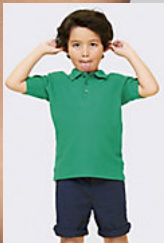

SOL'S PASSION

WOMEN'S POLO SHIRT

Quality

170 PIQUÉ
 100% combed Ringspun cotton
 Rib collar and cuffs
 Reinforcing tape on neck

Style

FEMININE
 Short sleeves
 Fitted cut
 Tone on tone 4 button placket
 Straight hem with side slits
 Cut and sewn
 Spare button on the inside seam

Sizes	S	M	L	XL	XXL
A/B	61/43	63/46	65/49	67/52	69/55

PACKING

5

50

Carton size
weight :

47 x 34 x 27 cm
8,8 kg

FEATURES

SOL'S SUMMER II KIDS
11344